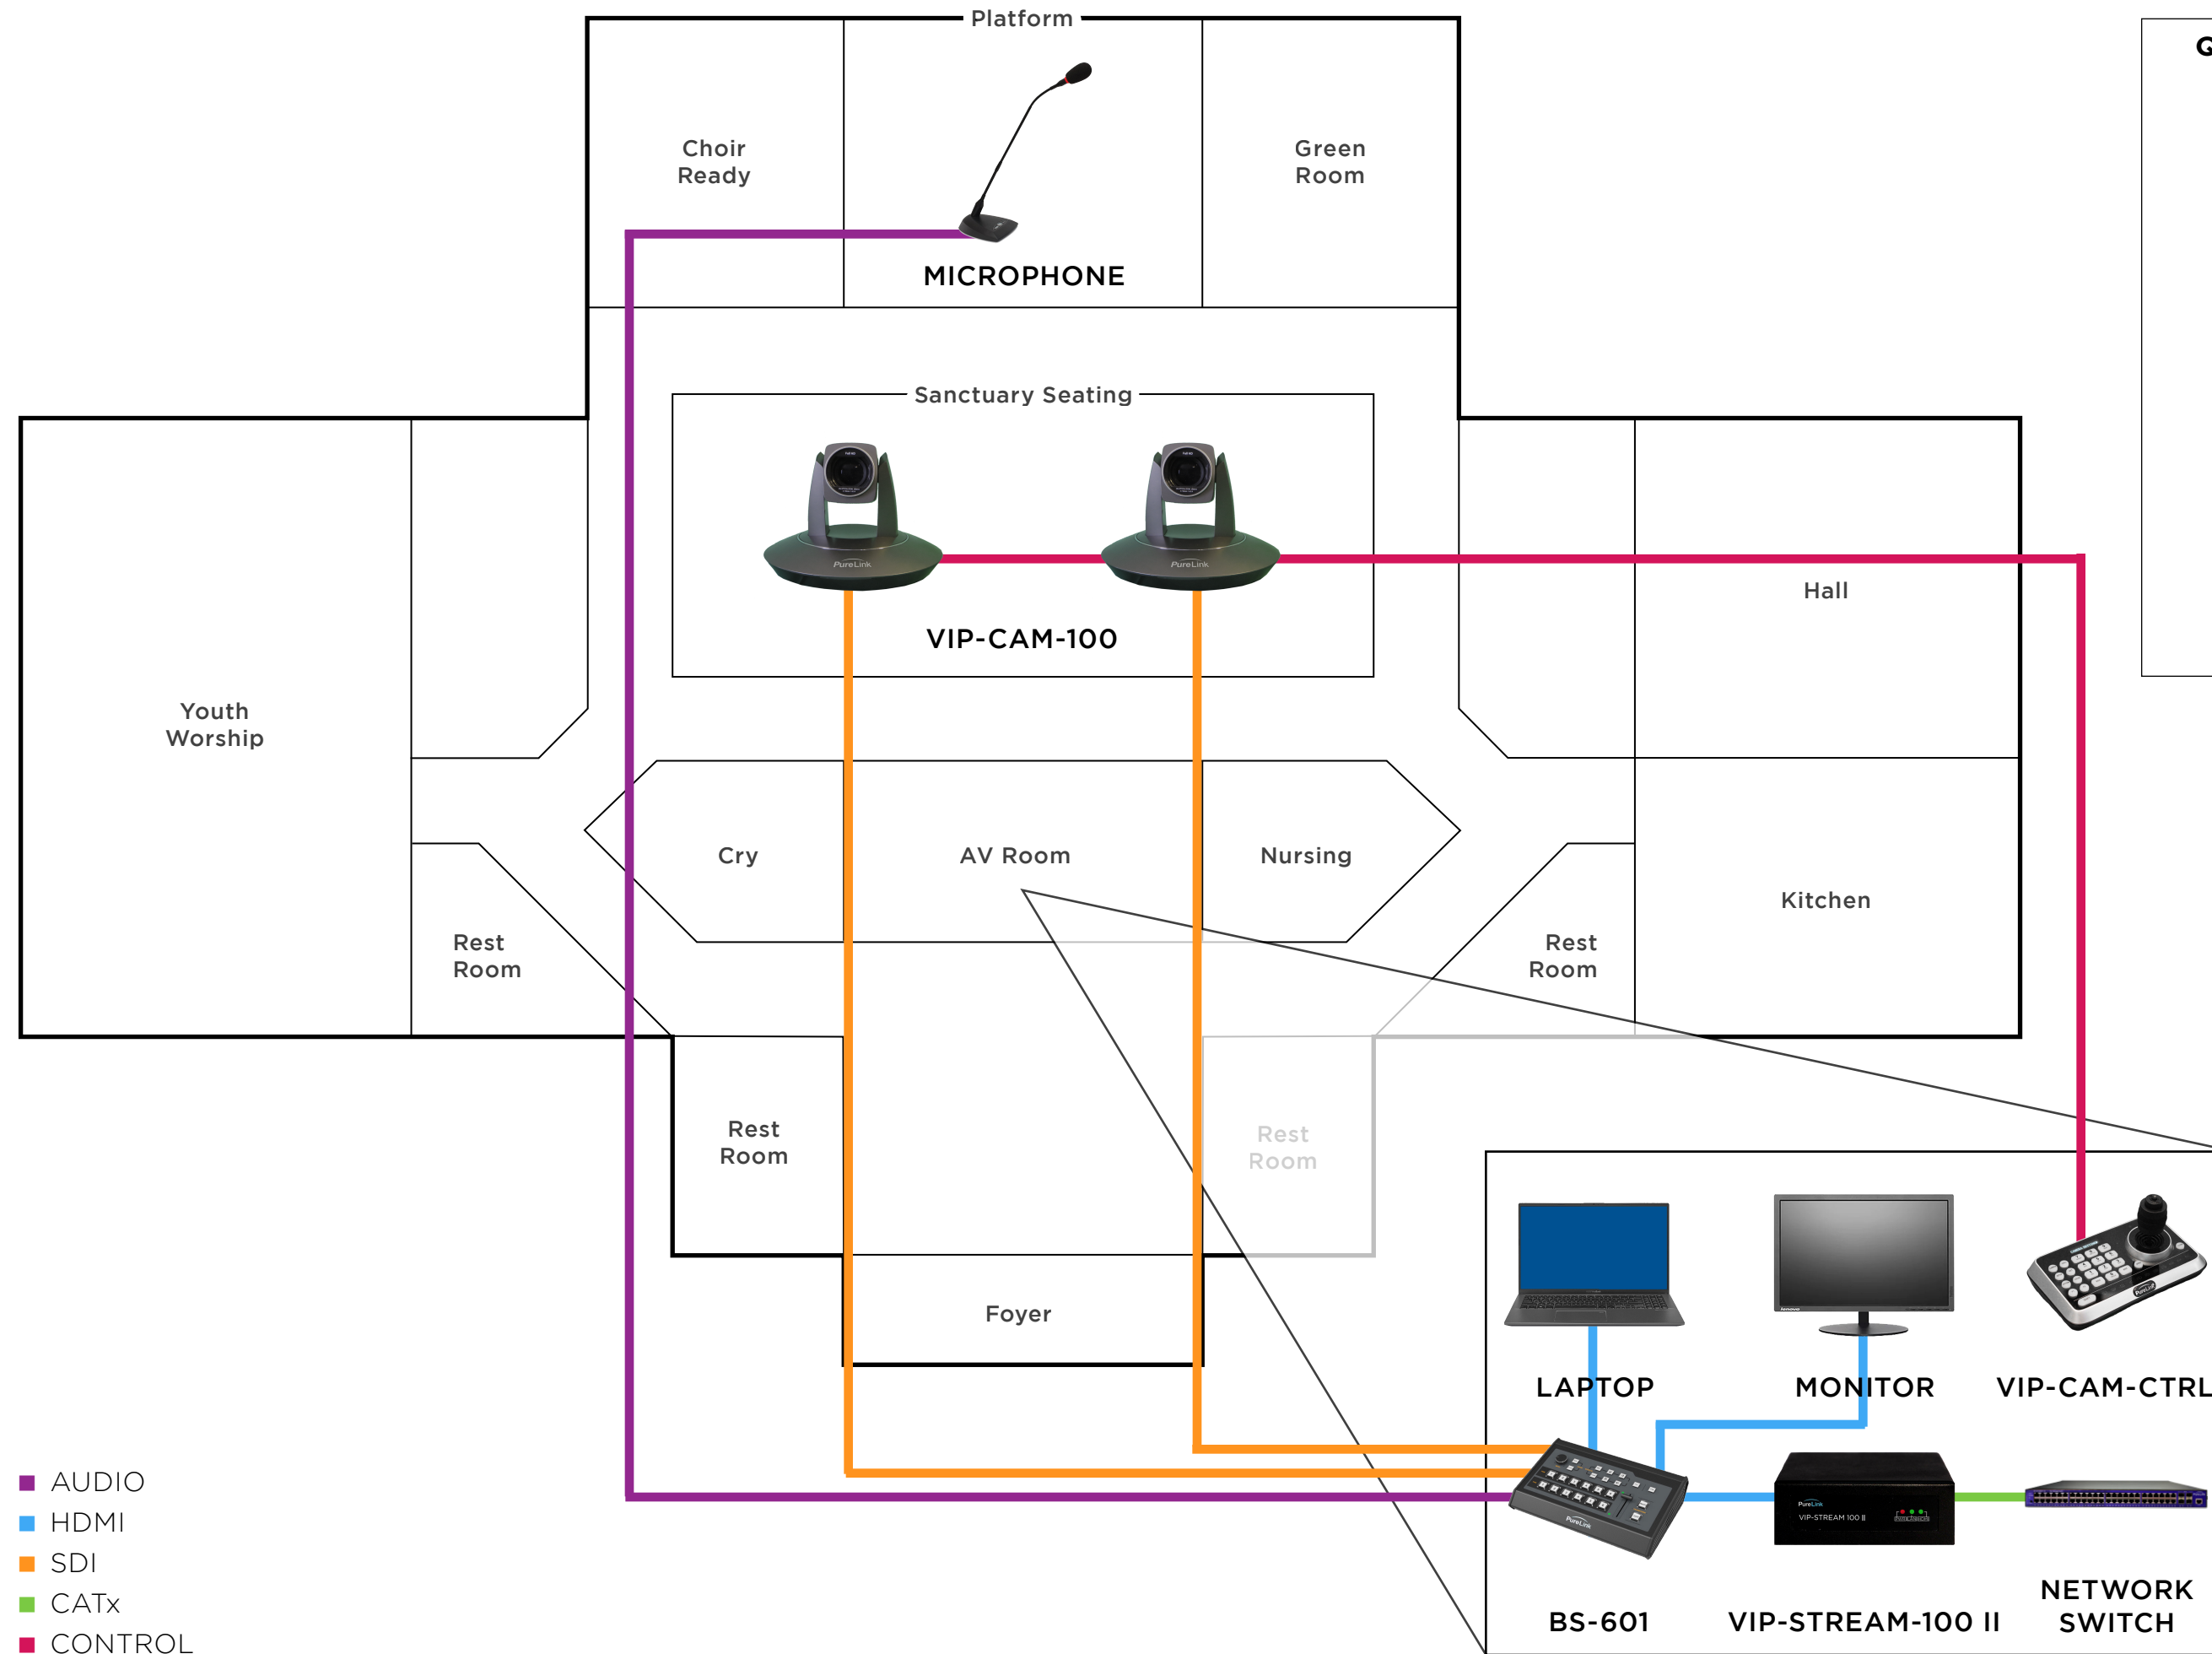

# 2-100-20X-PSW1-CTR1-STR | (2) 20X CAMERAS WITH CONTROL, PRODUCTION SWITCHING, STREAMING

- AUDIO
- HDMI
- SDI
- CATx
- CONTROL

QTY	MODEL NO	DESCRIPTION	FUNCTION
2	VIP-CAM-100	PureStream PTZ H.264 Camera w 3G-SDI and HDMI output 20X performance optics - Full HD	PureStream PTZ H.264 Camera w 3G-SDI and HDMI output 20X performance optics - Full HD
1	BS-601	HDTools Production Switcher - (4) 3G-SDI in, (2) HDMI in, Program out, Multiview/Preview out - Cut/CrossFade/Wipe	HDTools Production Switcher - (4) 3G-SDI in, (2) HDMI in, Program out, Multiview/Preview out - Cut/CrossFade/Wipe/PIP/POP
1	VIP-STREAM-100 II	PureStream H.264 encoder with image capture, compatible with VLC Player, Facebook, YouTube, and any RTMP compatible player - Full HD	Sending live stream to Facebook, YouTube, Vimeo, etc.
1	VIP-CAM-CTRL1	PureStream 4D PTZ joystick camera controller VISCA PELCO	PureStream 4D PTZ joystick camera controller VISCA PELCO
2	PI-3GSDI-200	PureInstall 3G/HD-SDI Cable with TotalWire Technology - 20m	20m SDI from cameras to production switcher
1	PI1000-030	PureInstall HDMI Cable with TotalWire Technology, Secure Lock System - 3m	3m HDMI from production switcher to streaming encoder
2	PI-RS232-200	PureInstall RS-232 Cable - 20m	20m RS-232 from controller to cameras
1	CX-010	Certified CATx Cable with TotalWire Technology - 10m	10m CAT from streaming encoder to network switch

Facebook LIVE | YouTube Live | WOWZA media systems | vimeo livestream | BOX CAST a smarter way to stream